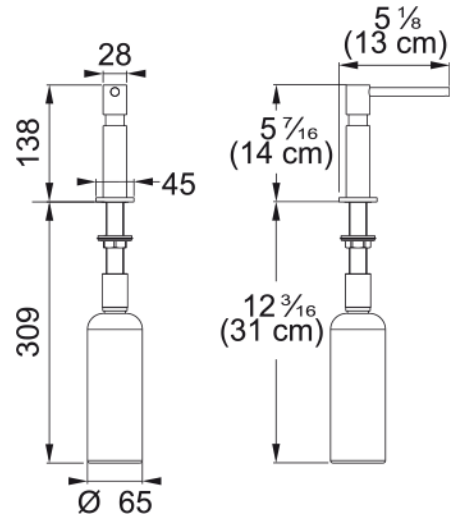

Soap Dispenser - SD-580N UNI-SD-SNI | 119.0437.314

Technical Data

Aspect

Type of material	Stainless steel
Color	Satin nicke/matt
Accessory type	Soap dispenser

Product identification

Product family	None
Collection	Planar 8